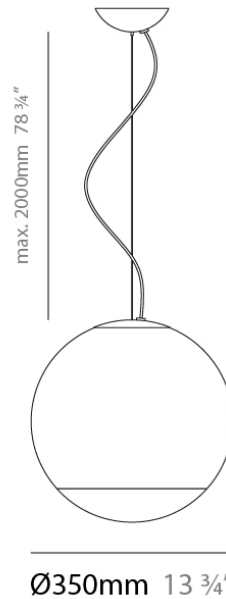

SMOKE SUSPENSION

D81611-WHI

GENERAL

Series: Smoke
Brand: Panzeri
Division: Design
Mounting Type: Suspension
Mounting Location: Ceiling
Subcategory: Pendant

PHYSICAL

Shape: Sphere
Diameter (mm): 350
Diameter (in): 13 3/4
Height (mm): 350
Height (in): 13 3/4
Max. Overall Height (mm): 2350
Max. Overall Height (in): 92 1/2
Light Distribution: Direct
Weight (kg): 2.93
Weight (lbs): 6.45
Diffuser: White Glass
Holder Finish: Titanium
Fixture Material: Glass / Aluminum
Cable Details: 2000mm Cable and Wire

ELECTRICAL

Number of Lamps: 1
Lamp Type: LED Retrofit
Lamp Shape: A21
Bulb Included: Bulb Not Included
Max. Wattage Per Lamp (W): 21
Lamp Base: E26
Input Voltage (V): 120

LED

OPTICAL

RATINGS AND CERTIFICATIONS

Certified By: CSA Certified to UL and CSA Standards
IP rating: IP20

PROJECT

TYPE

NOTES

QUANTITY

DATE